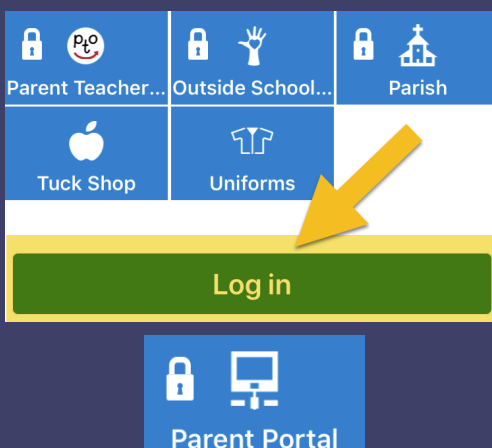

4. LOG IN

LOG IN TO THE BCE CONNECT APP USING YOUR EMAIL ADDRESS AS YOUR USERNAME AND ENTER YOUR NEWLY CREATED PASSWORD

LOGGING IN WILL UNLOCK ALL THE FEATURES OF BCE CONNECT. YOU CAN ALSO ACCESS THE PARENT PORTAL FROM THE PARENT PORTAL LINK ON THE BCE CONNECT APP